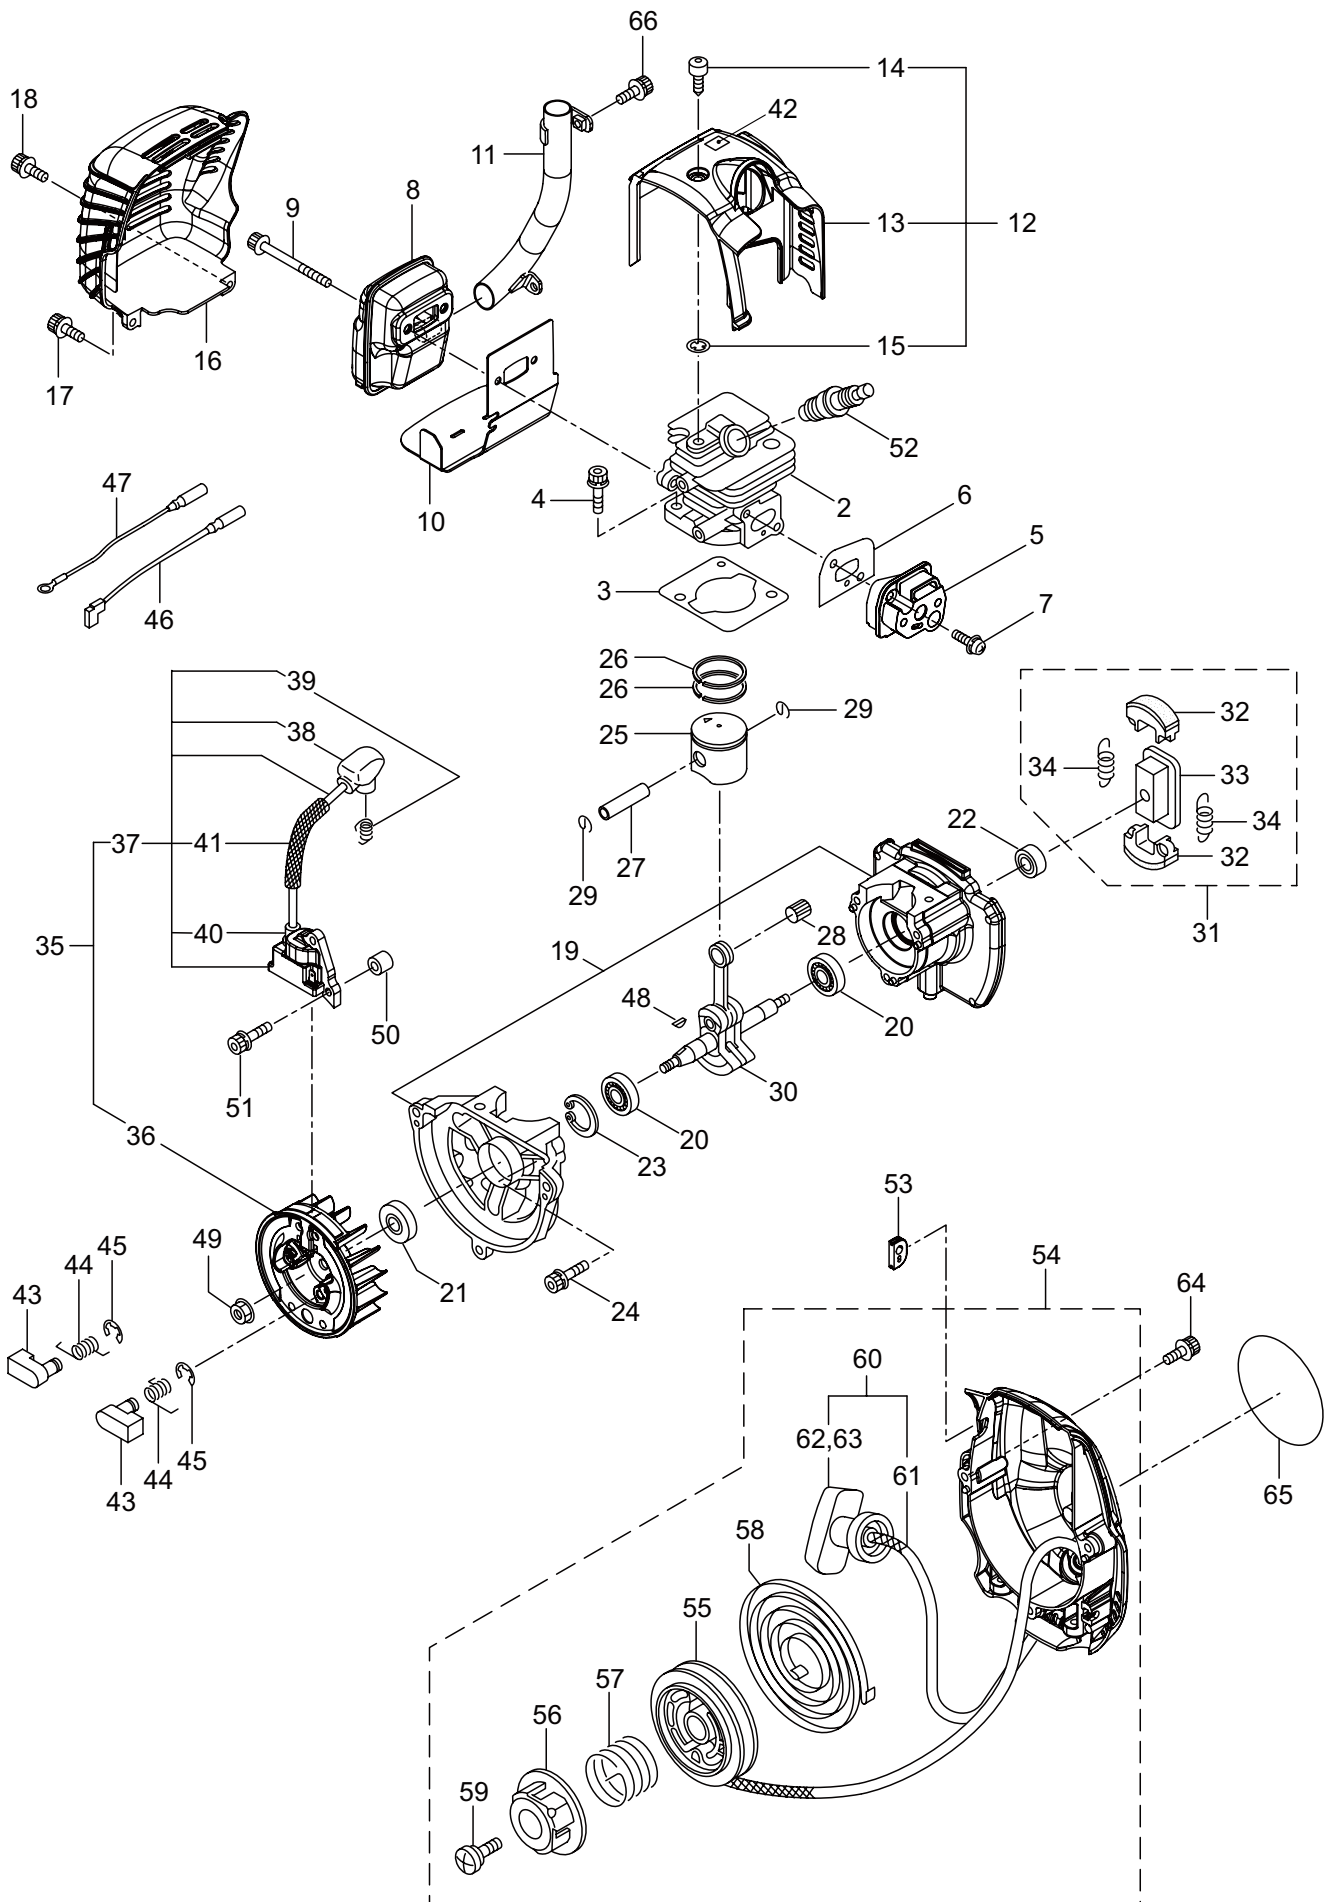

1. HT239DL
MAIN BODY

Ref. No.	Part No.	Part Name	Q'ty	Remarks
1-46	279044	Lock Lever	1	
1-47	279045	Spring	1	
1-48	279046	Rod	1	
1-49	279039	Throttle Lever	1	
1-50	279040	Spring	1	
1-51	279041	Safety Lever	1	
1-52	236722	Stop Switch	1	
1-53	279037	Lead	2	
1-54	279035	Cable Comp	1	
1-55	279570	Tube	1	230L
1-56	285631	Screw	5	M4x16
1-57	279038	Clip	1	
1-58	266957	Label	1	

2. HT239DL ENGINE

Ref. No.	Part No.	Part Name	Q'ty	Remarks
2-46	267492	Lead	1	130L
2-47	284541	Wire,Lead	1	
2-48	261076	Woodruff Key	1	3x10
2-49	261077	Nut,Rotor	1	M6
2-50	280381	Spacer	2	
2-51	279850	Cap Screw	2	M4x25
2-52	288264	Spark Plug	1	BPMR8Y
2-53	278294	Grommet	1	
2-54	278177	Starter Ass'y	1	Incl.55-63
2-55	286363	Reel	1	
2-56	286364	Cam Plate	1	
2-57	283290	Spring	1	
2-58	280931	Spiral Spring	1	
2-59	267213	Screw	1	
2-60	283291	Rope Ass'y	1	Incl.61-63
2-61	283292	Starter Rope	1	
2-62	261725	Starter Grip	1	
2-63	283293	Rope Stopper	1	
2-64	267290	Cap Screw	3	M5x20
2-65	279305	Label	1	HT239DL
2-66	261250	Cap Screw	1	M5x20