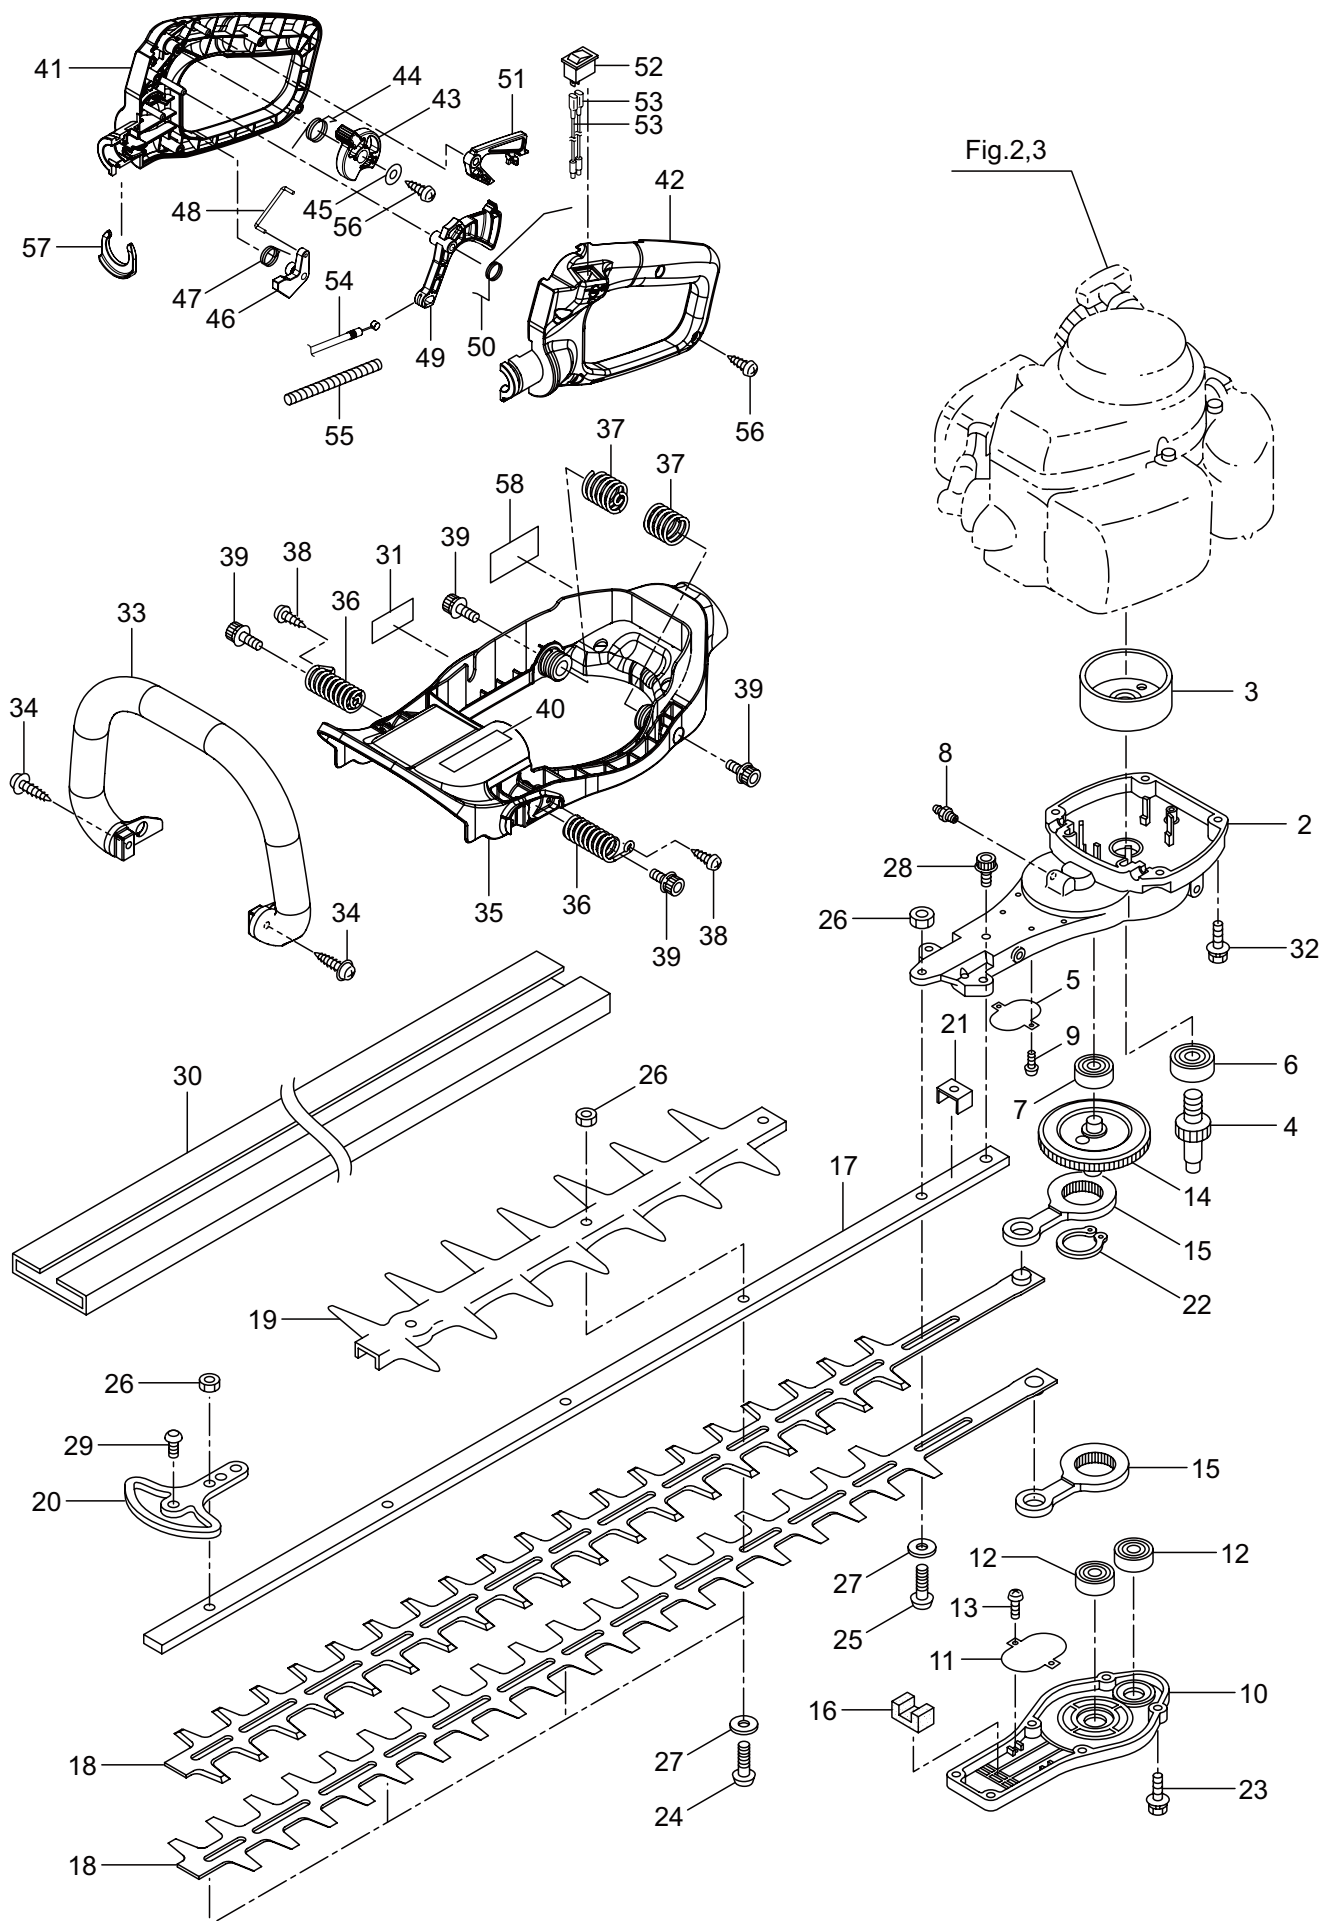

PARTS LIST

HT239DL

CONTENTS

1. MAIN BODY	1 ~ 4
2. ENGINE	5 ~ 8
3. CARBURETOR, FUEL TANK	9 ~ 12
4. ACCESSORIES	13 ~ 14

2018. 09.

MARUYAMA

P/N 524570-2

1. HT239DL
MAIN BODY

1. HT239DL
MAIN BODY

Ref. No.	Part No.	Part Name	Q'ty	Remarks
1-46	279044	Lock Lever	1	
1-47	279045	Spring	1	
1-48	279046	Rod	1	
1-49	279039	Throttle Lever	1	
1-50	279040	Spring	1	
1-51	279041	Safety Lever	1	
1-52	236722	Stop Switch	1	
1-53	279037	Lead	2	
1-54	279035	Cable Comp	1	
1-55	279570	Tube	1	230L
1-56	285631	Screw	5	M4x16
1-57	279038	Clip	1	
1-58	266957	Label	1	

2. HT239DL ENGINE

Ref. No.	Part No.	Part Name	Q'ty	Remarks
2-46	267492	Lead	1	130L
2-47	284541	Wire,Lead	1	
2-48	261076	Woodruff Key	1	3x10
2-49	261077	Nut,Rotor	1	M6
2-50	280381	Spacer	2	
2-51	279850	Cap Screw	2	M4x25
2-52	288264	Spark Plug	1	BPMR8Y
2-53	278294	Grommet	1	
2-54	278177	Starter Ass'y	1	Incl.55-63
2-55	286363	Reel	1	
2-56	286364	Cam Plate	1	
2-57	283290	Spring	1	
2-58	280931	Spiral Spring	1	
2-59	267213	Screw	1	
2-60	283291	Rope Ass'y	1	Incl.61-63
2-61	283292	Starter Rope	1	
2-62	261725	Starter Grip	1	
2-63	283293	Rope Stopper	1	
2-64	267290	Cap Screw	3	M5x20
2-65	279305	Label	1	HT239DL
2-66	261250	Cap Screw	1	M5x20