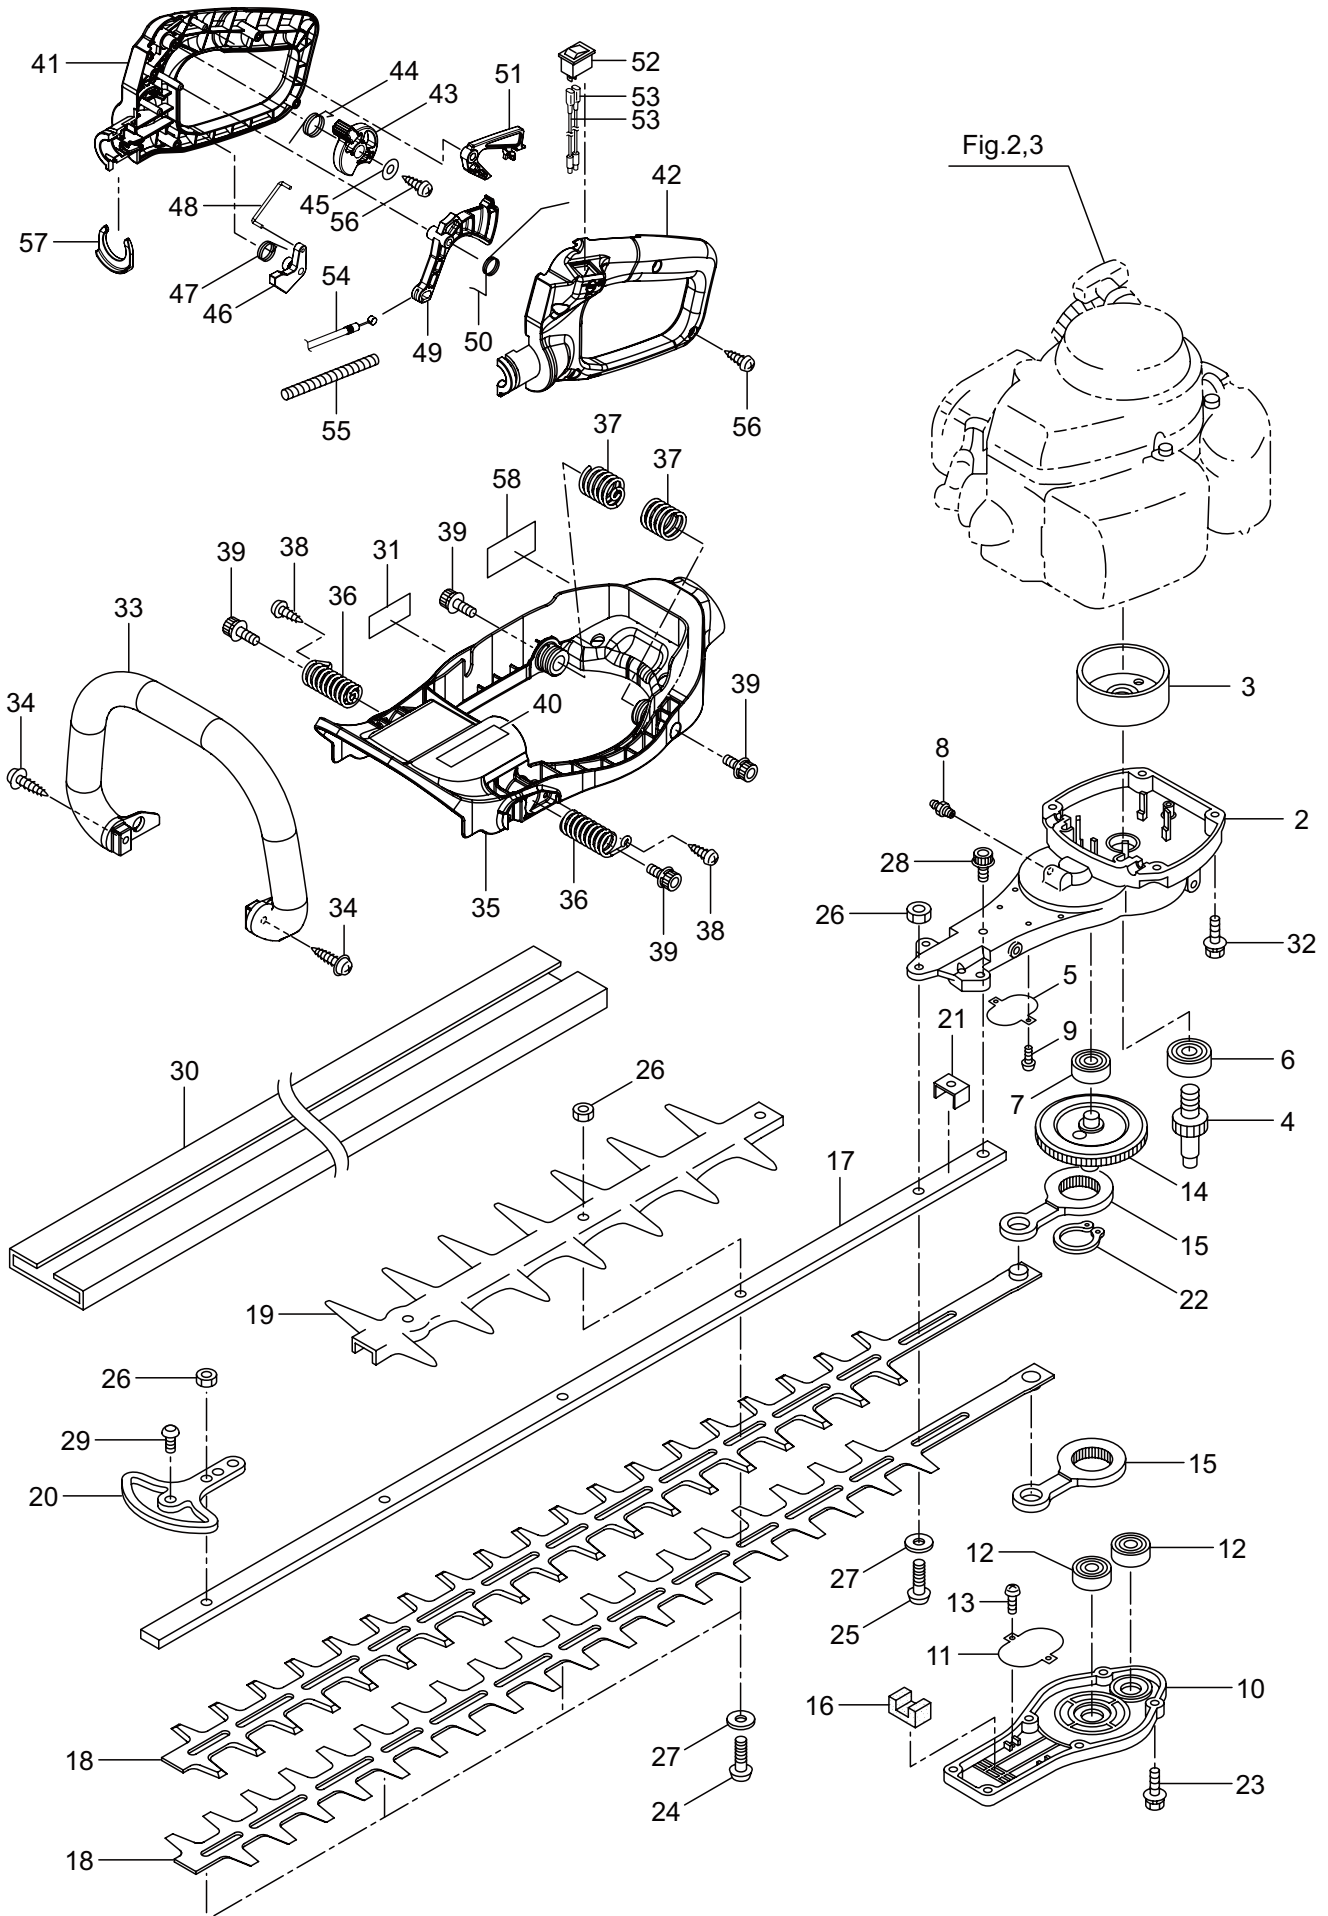

PARTS LIST

HT239DL

CONTENTS

1. MAIN BODY	1 ~ 4
2. ENGINE	5 ~ 8
3. CARBURETOR, FUEL TANK	9 ~ 12
4. ACCESSORIES	13 ~ 14

2018. 09.

MARUYAMA

P/N 524570-2

1. HT239DL
MAIN BODY

1. HT239DL
MAIN BODY

Ref. No.	Part No.	Part Name	Q'ty	Remarks
1-46	279044	Lock Lever	1	
1-47	279045	Spring	1	
1-48	279046	Rod	1	
1-49	279039	Throttle Lever	1	
1-50	279040	Spring	1	
1-51	279041	Safety Lever	1	
1-52	236722	Stop Switch	1	
1-53	279037	Lead	2	
1-54	279035	Cable Comp	1	
1-55	279570	Tube	1	230L
1-56	285631	Screw	5	M4x16
1-57	279038	Clip	1	
1-58	266957	Label	1	

2. HT239DL ENGINE

Ref. No.	Part No.	Part Name	Q'ty	Remarks
2-46	267492	Lead	1	130L
2-47	284541	Wire,Lead	1	
2-48	261076	Woodruff Key	1	3x10
2-49	261077	Nut,Rotor	1	M6
2-50	280381	Spacer	2	
2-51	279850	Cap Screw	2	M4x25
2-52	288264	Spark Plug	1	BPMR8Y
2-53	278294	Grommet	1	
2-54	278177	Starter Ass'y	1	Incl.55-63
2-55	286363	Reel	1	
2-56	286364	Cam Plate	1	
2-57	283290	Spring	1	
2-58	280931	Spiral Spring	1	
2-59	267213	Screw	1	
2-60	283291	Rope Ass'y	1	Incl.61-63
2-61	283292	Starter Rope	1	
2-62	261725	Starter Grip	1	
2-63	283293	Rope Stopper	1	
2-64	267290	Cap Screw	3	M5x20
2-65	279305	Label	1	HT239DL
2-66	261250	Cap Screw	1	M5x20