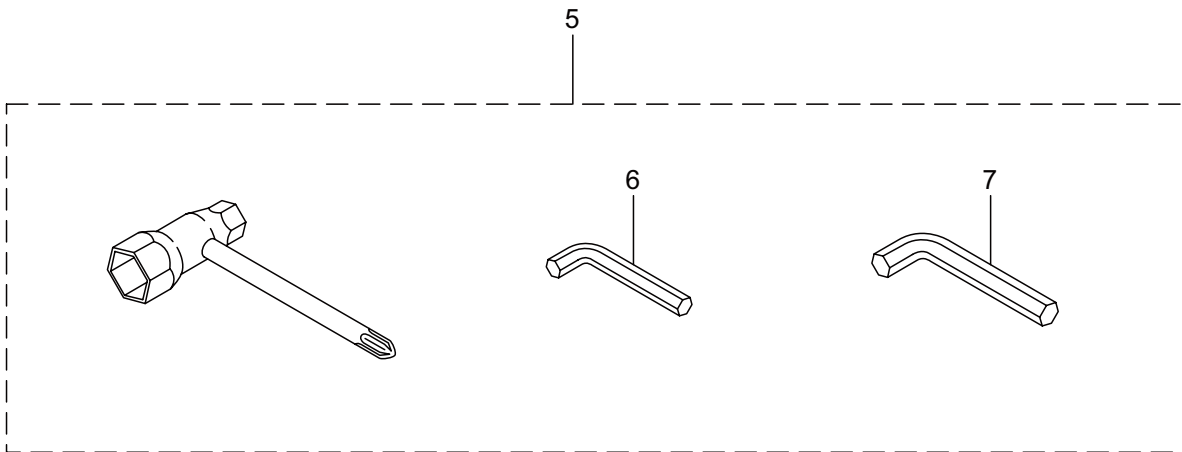

4. HT239DL
ACCESSORIES

Ref. No.	Part No.	Part Name	Q'ty	Remarks
4-1	279225	Instruction Manual	1	GB/ES/PT
4-2	279226	Instruction Manual	1	FR/DE/IT
4-3	279227	Instruction Manual	1	RU/PL/RO
4-4	524570	Parts List	1	HT239DL
4-5	264606	Tool Set	1	Incl.6,7
4-6	219431	Wrench	1	3mm
4-7	219432	Wrench	1	4mm
4-8	221460	Goggles	1