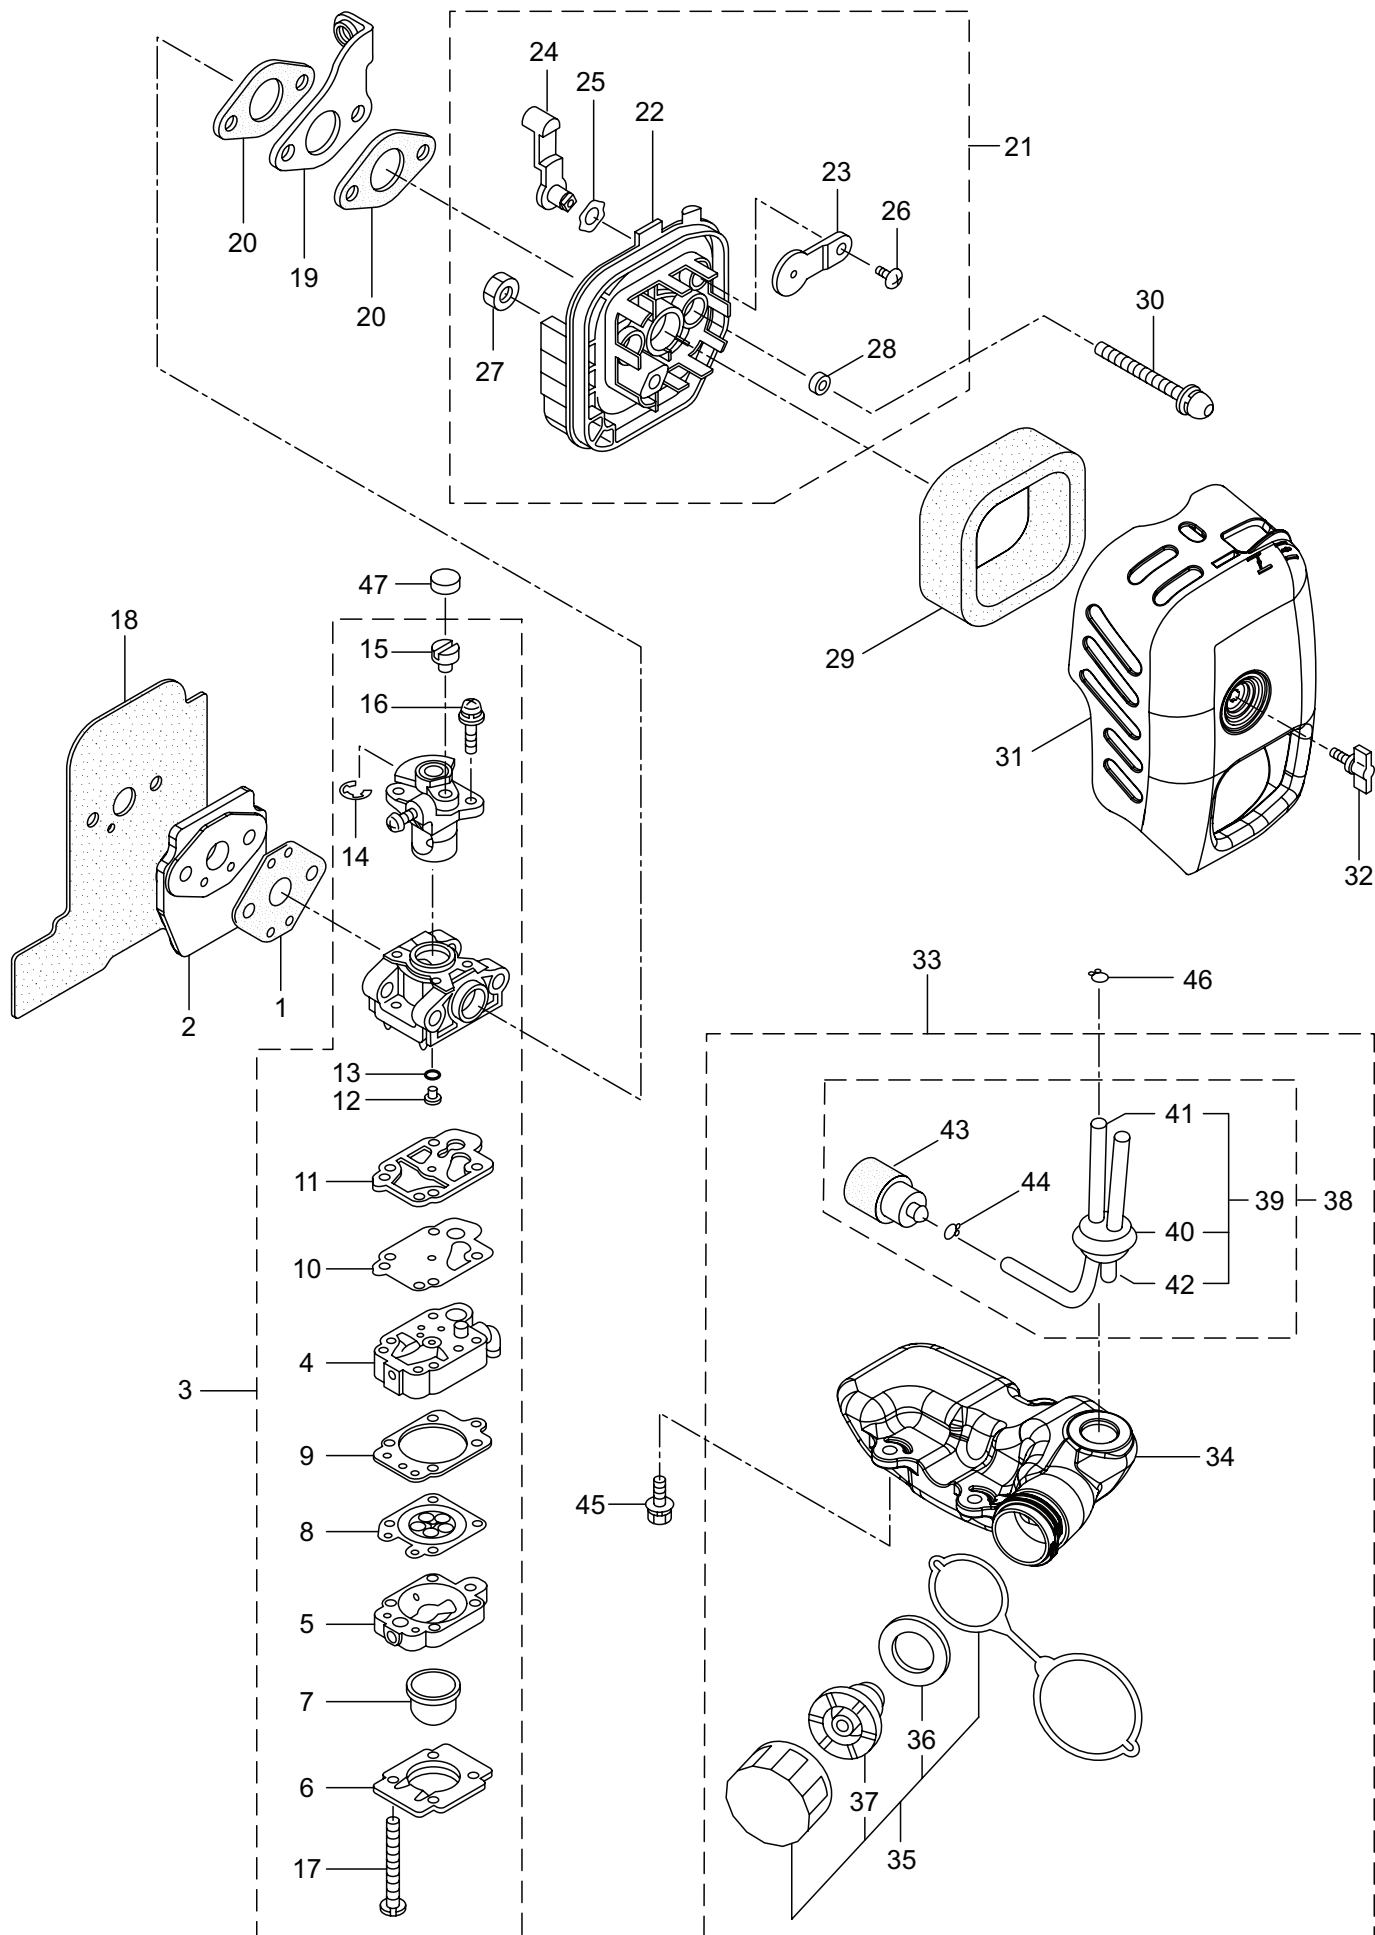

3. HT239DL
CARBURETOR, FUEL TANK

Ref. No.	Part No.	Part Name	Q'ty	Remarks
3-46	261117	Clip	1	
3-47	280020	Swivel Ring	1