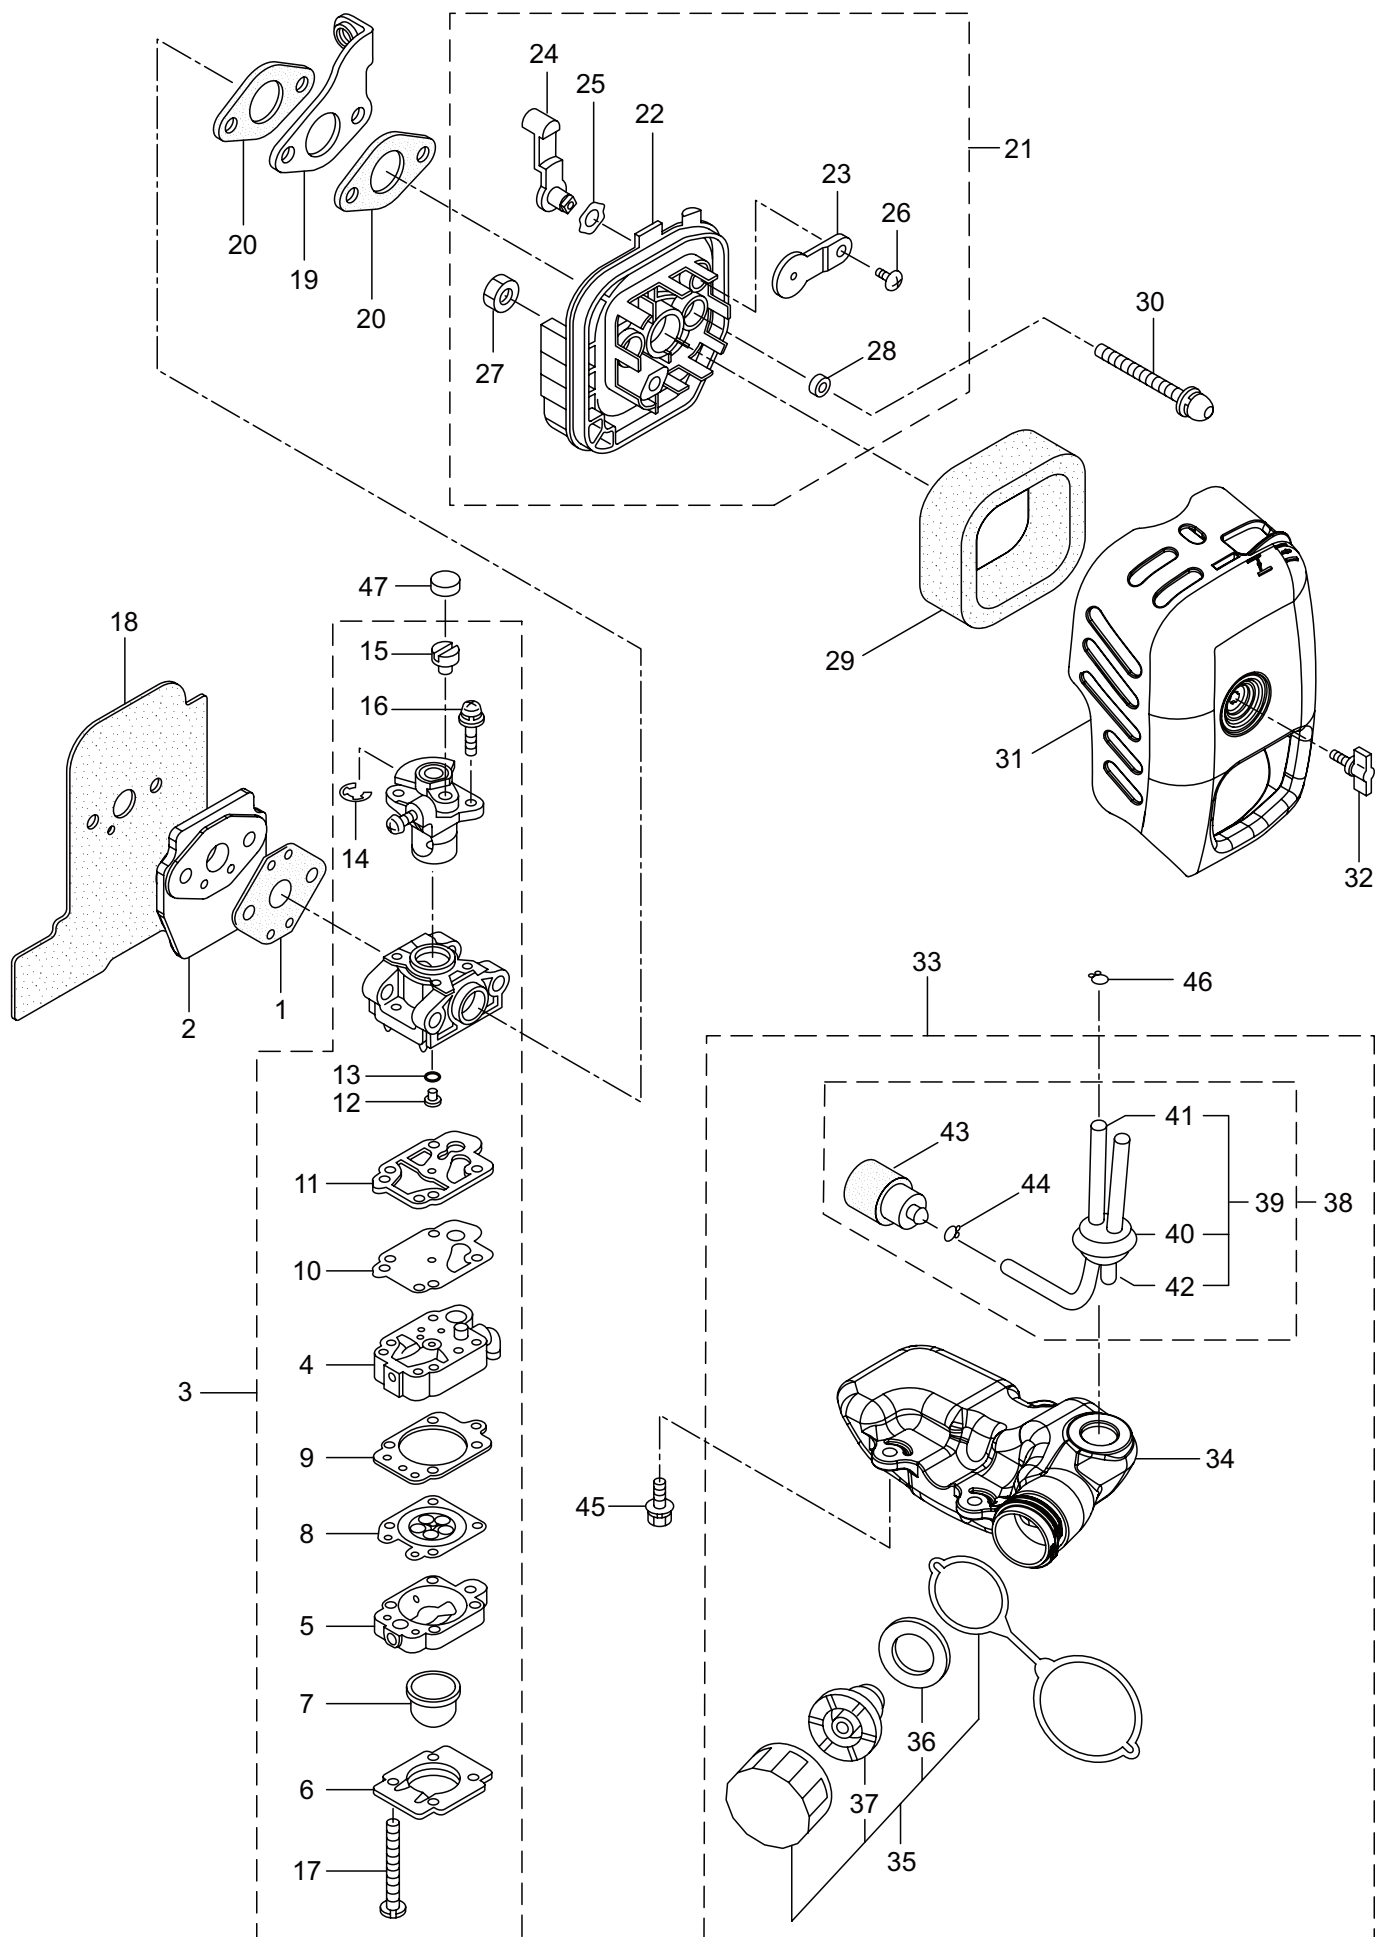

3. HT239DL CARBURETOR, FUEL TANK

Ref. No.	Part No.	Part Name	Q'ty	Remarks
3-1	261864	Gasket	1	
3-2	279050	Divider	1	
3-3	278297	Carburetor Ass'y	1	Incl.4-17
3-4	268499	Pump Body	1	
3-5	262991	Purge Body	1	
3-6	262992	Cover Plate	1	
3-7	261874	Primer Bulb	1	
3-8	283905	Diaphragm, Meterring	1	
3-9	262993	Gasket	1	
3-10	262994	Diaphragm,Fuel Pump	1	
3-11	282576	Gasket	1	
3-12	289396	Main Jet	1	
3-13	261871	O-Ring	1	
3-14	261876	E-Ring	1	
3-15	261658	Swivel	1	
3-16	264682	Screw	2	
3-17	262996	Screw	4	
3-18	278750	Gasket	1	
3-19	283773	Stay	1	
3-20	283771	Gasket	2	
3-21	289048	Case Ass'y	1	Incl.22-28
3-22	269050	Case Body	1	
3-23	289019	Valve	1	
3-24	284803	Lever	1	
3-25	284816	Washer	1	6.4x11x0.15
3-26	269032	Screw	1	
3-27	126993	Nut	1	M5
3-28	269051	Sleeve	2	
3-29	269030	Element	1	
3-30	280102	Screw	2	M5x65
3-31	279049	Cleaner Cover	1	
3-32	281438	Knob	1	
3-33	278209	Fuel Tank Ass'y	1	Incl.34-44
3-34	277791	Fuel Tank	1	
3-35	283438	Tank Cap Ass'y	1	Incl.36,37
3-36	283727	Gasket	1	
3-37	283764	Breather Ass'y	1	
3-38	265752	Fuel Pipe Pick-up Ass'y	1	Incl.39-44
3-39	264031	Fuel Pipe Ass'y	1	Incl.40-42
3-40	261115	Grommet	1	
3-41	261690	Fuel Pipe	1	160L
3-42	263038	Return Pipe	1	3x6x85L
3-43	264653	Filter Ass'y	1	
3-44	261117	Clip	1	
3-45	269690	Cap Screw	3	M5x18