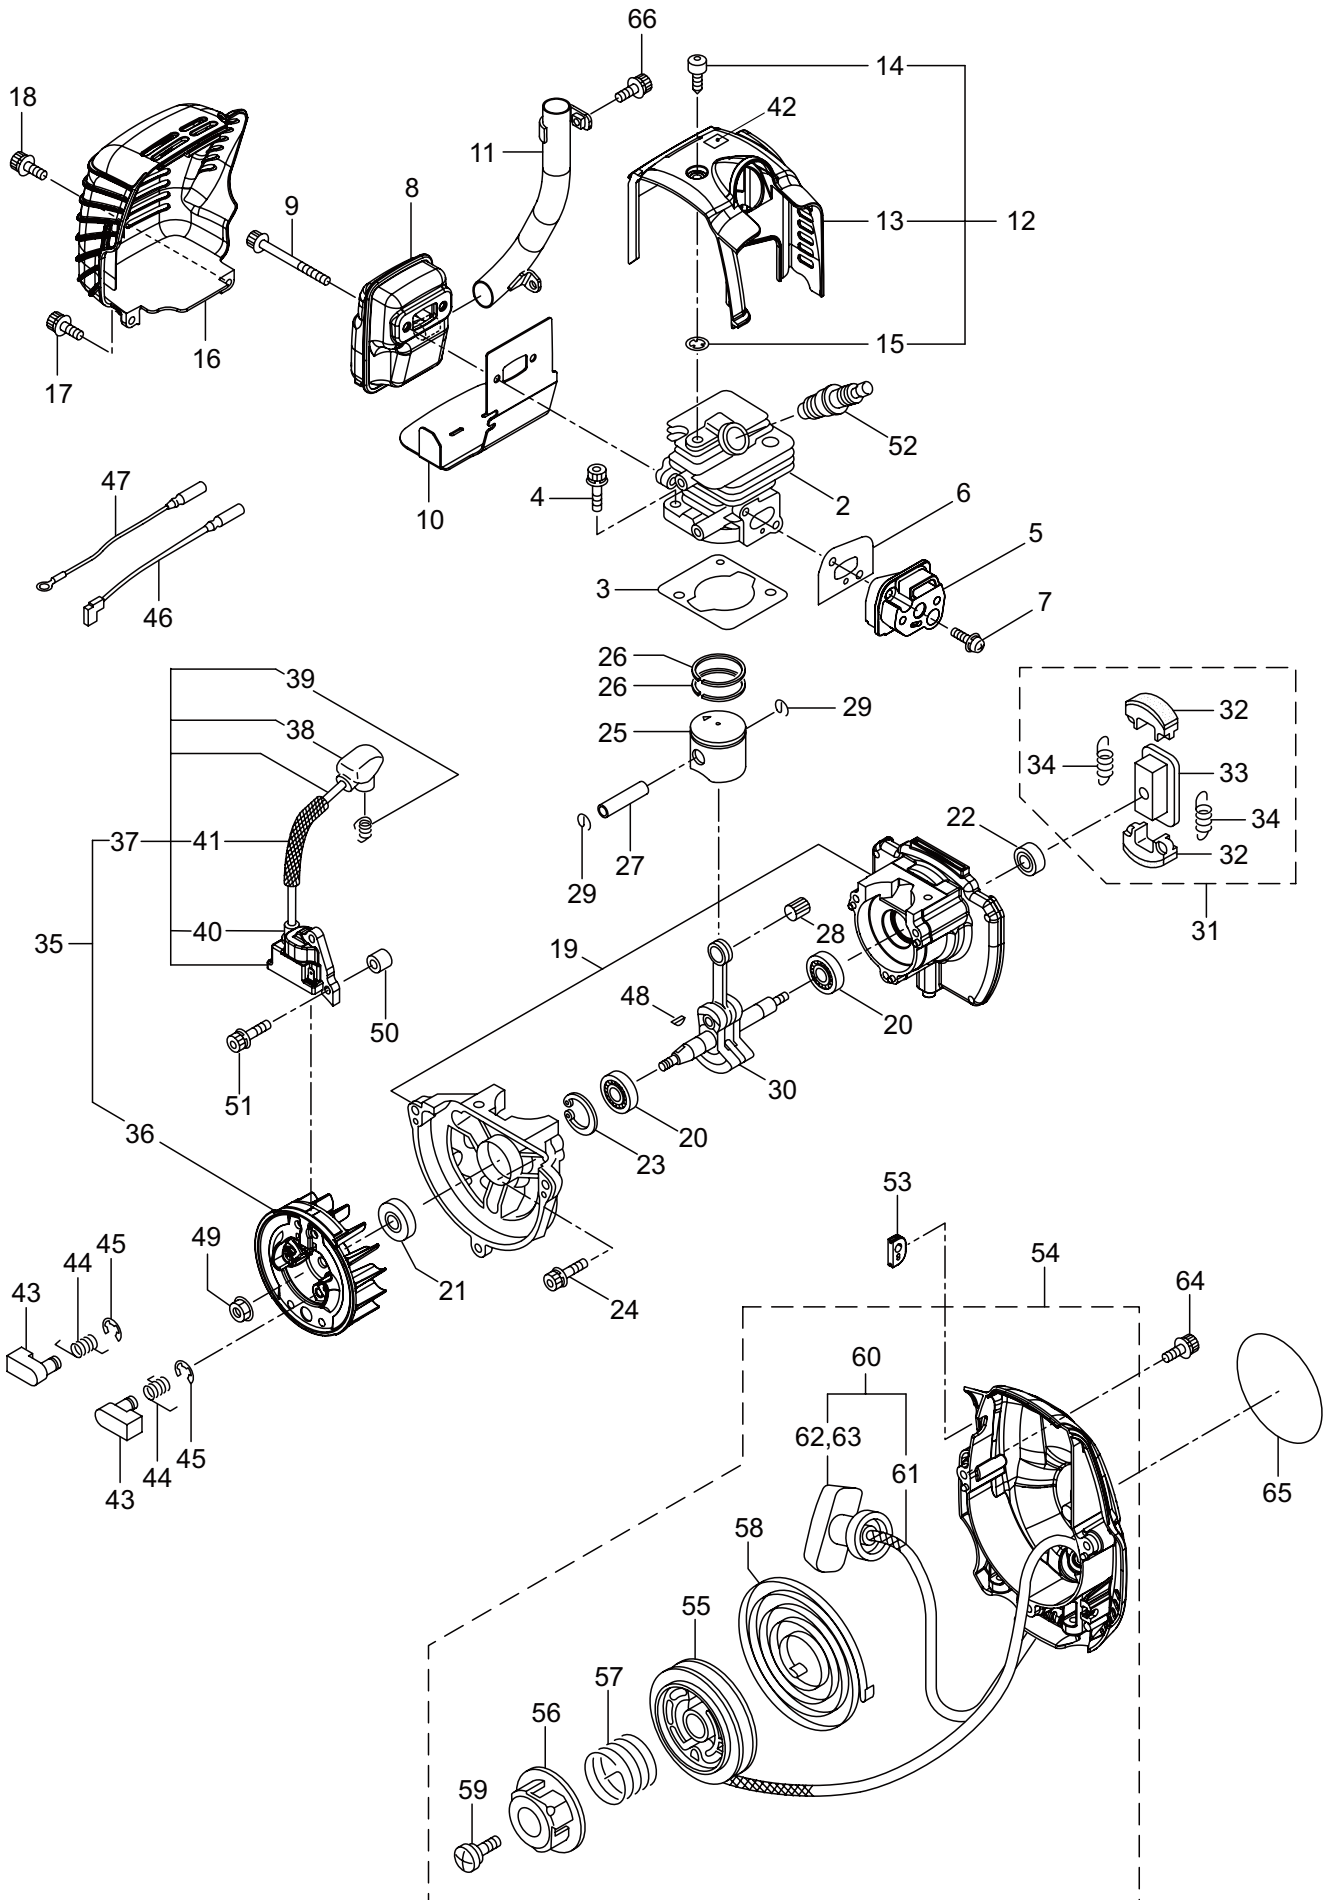

2. HT239DL ENGINE

Ref. No.	Part No.	Part Name	Q'ty	Remarks
2-1	875195	Engine	1	HE232/08
2-2	278641	Cylinder	1	
2-3	289643	Gasket	1	
2-4	267290	Cap Screw	2	M5x20
2-5	272744	Insulator	1	New gasket required
2-6	267049	Gasket	1	
2-7	265924	Cap Screw	2	M5x25
2-8	278263	Muffler Comp	1	
2-9	266402	Cap Screw	2	M5x55
2-10	278273	Gasket	1	
2-11	279055	Tail Pipe Comp	1	
2-12	278288	Cylinder Cover Ass'y	1	Incl.13-15
2-13	277793	Cylinder Cover	1	
2-14	286399	Knob	1	M5
2-15	286270	Washer	1	M5
2-16	279059	Muffler Cover Comp	1	
2-17	261607	Cap Screw	1	M5x16
2-18	267191	Cap Screw	1	M5x16
2-19	278208	Crankcase	1	
2-20	261181	Bearing	2	#6000C3
2-21	262712	Oil Seal	1	TC10267
2-22	262713	Oil Seal	1	TC10207
2-23	054676	Snap Ring	1	#26
2-24	261246	Cap Screw	3	M5x25
2-25	272204	Piston	1	
2-26	264891	Piston Ring	2	(2)required
2-27	261036	Piston Pin	1	
2-28	288520	Bearing, Needle	1	
2-29	261576	Clip,Piston	2	
2-30	283155	Shaft Comp	1	
2-31	280404	Clutch Ass'y	1	Incl.32-34
2-32	280568	Clutch Shoe	2	(2)required
2-33	280569	Clutch Boss	1	
2-34	280570	Spring	2	(2)required
2-35	278161	Magneto Ass'y	1	Incl.36-41
2-36	278176	Rotor/Fan	1	
2-37	278293	Ignition Coil Ass'y	1	Incl.38-41
2-38	282292	Plug Boot	1	
2-39	261075	Connector	1	
2-40	261072	Cap	1	
2-41	280080	Insulator	1	
2-42	283526	Label	1	
2-43	280936	Ratchet	2	
2-44	280553	Spring	2	
2-45	020299	E-Ring	2	#4