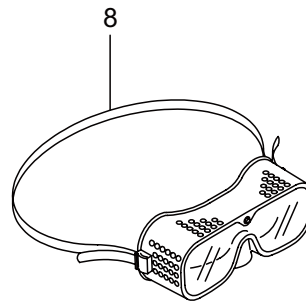

4. HT239DL
ACCESSORIES

Ref. No.	Part No.	Part Name	Q'ty	Remarks
4-1	279225	Instruction Manual	1	GB/ES/PT
4-2	279226	Instruction Manual	1	FR/DE/IT
4-3	279227	Instruction Manual	1	RU/PL/RO
4-4	524570	Parts List	1	HT239DL
4-5	264606	Tool Set	1	Incl.6,7
4-6	219431	Wrench	1	3mm
4-7	219432	Wrench	1	4mm
4-8	221460	Goggles	1